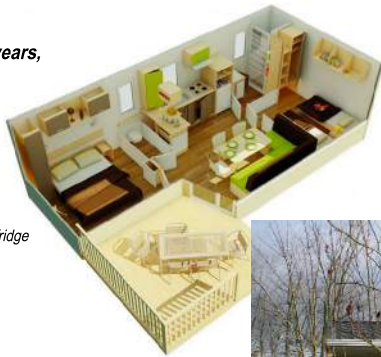

2 Mobile Homes O'HARA under the age of 7 years, 1 Bedroom, 2 persons

1 Bed Room equipped with 1 double bed 190x140cm (rent sheets), built in wardrobe. Electric heating.

1 kitchen equipped with a gas hob, extractor, microwave, fridge toaster, coffee maker, dishes, cookware. 1 table, chairs and sofa, TV. Water heater, electric heating.

Bathroom with shower and sink, separate WC, electric heating.

Terrace, table, chairs, umbrella and drying rack.

25m²
semi covered terrace

27m²

5 Mobile Homes over 12 years, 2 Bedrooms, 4 persons

1 Bedroom equipped with 1 double bed 190X140 cm (rent sheets), built in wardrobe.